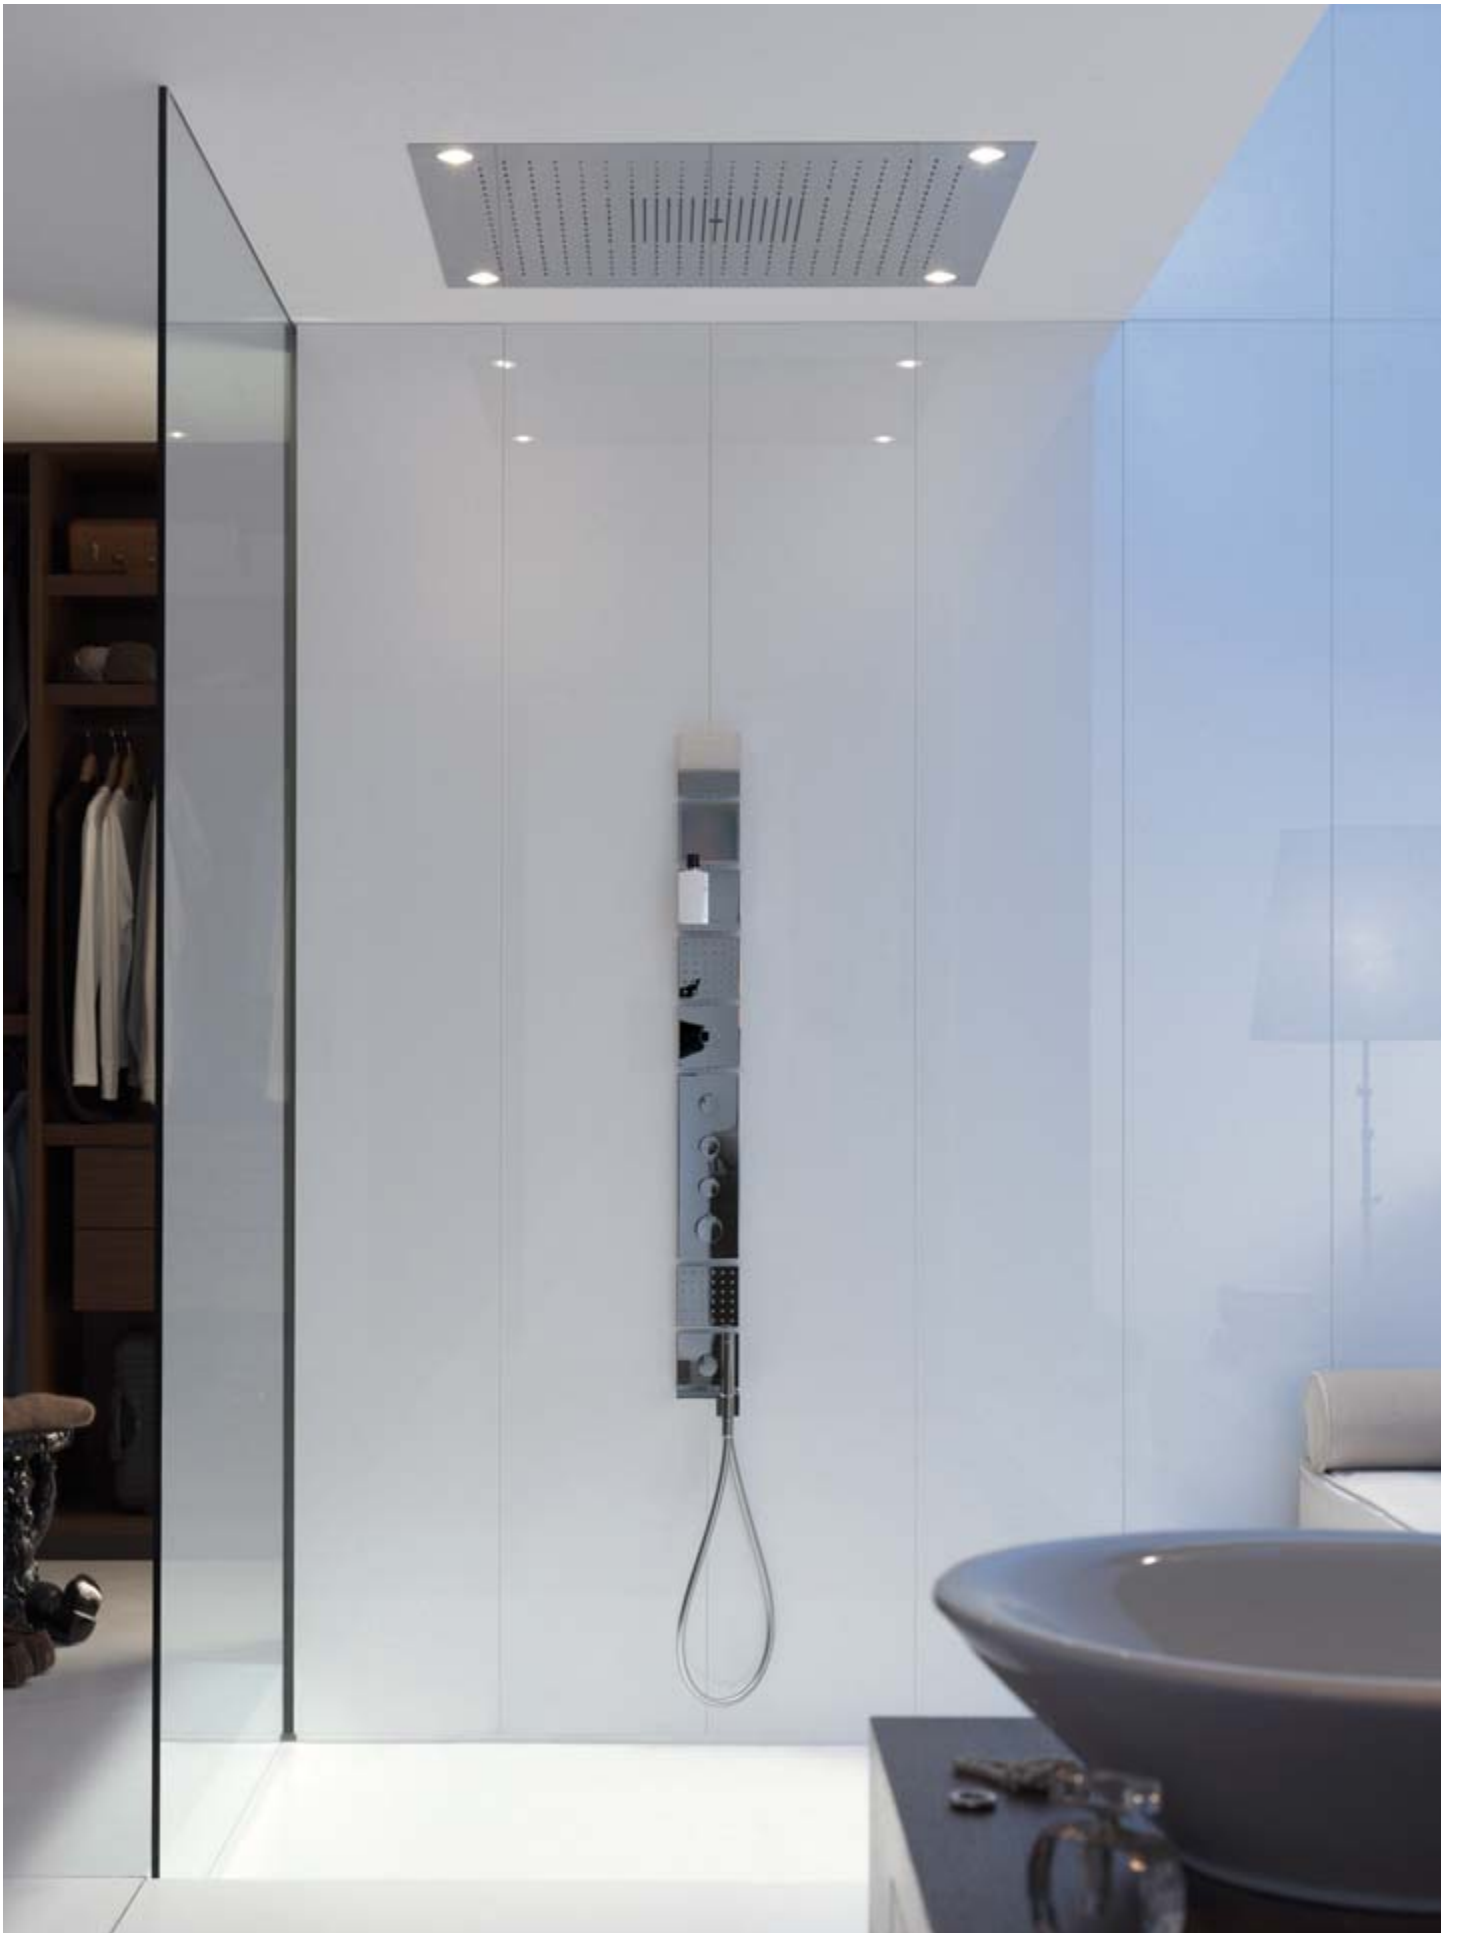

The principle: 12 x 12 cm. The possibilities: almost infinite. The result: unparalleled design freedom! Whether the modules be horizontally centred, positioned vertically or arranged in balanced asymmetry. Whether it be mixers, showers, shelves, loudspeakers or lighting. Everything is modular and absolutely flexible in its positioning. The Axor Starck ShowerCollection offers a system for individual well-being. It is the beginning of a fresh lifestyle in the bathroom. Personality expressed through geometry.

Accessories: The Axor Starck ShowerCollection excels down to the last detail. The shelves come in two different sizes and keep everything accessible. The loudspeakers allow you to enjoy your favourite music, turning your shower into a new experience. The atmospheric lighting eases the stress of a hectic lifestyle and exudes a sensual, harmonious ambiance.

- 01 Thermostat module
- 02 Shut-off valve
- 03 Trio/Quattro diverter valve
- 04 Hand shower module
- 05 Shelf
- 06 Lighting module
- 07 Loudspeaker module
- 08 Shower module
- 09 ShowerHeaven 720 x 720 mm
- 10 ShowerHeaven 970 x 970 mm

08

09

10

Showers: The 12 x 12 cm shower module presents water in a sleek geometric design – whether in the form of an overhead, shoulder or side shower. In this custom-made shower, your needs are all that count. The elegant geometry in polished stainless steel transforms the ShowerHeaven into a luxurious architectural design element. Two different sizes, three spray modes and optional lighting provide pure sensuality in the shower.