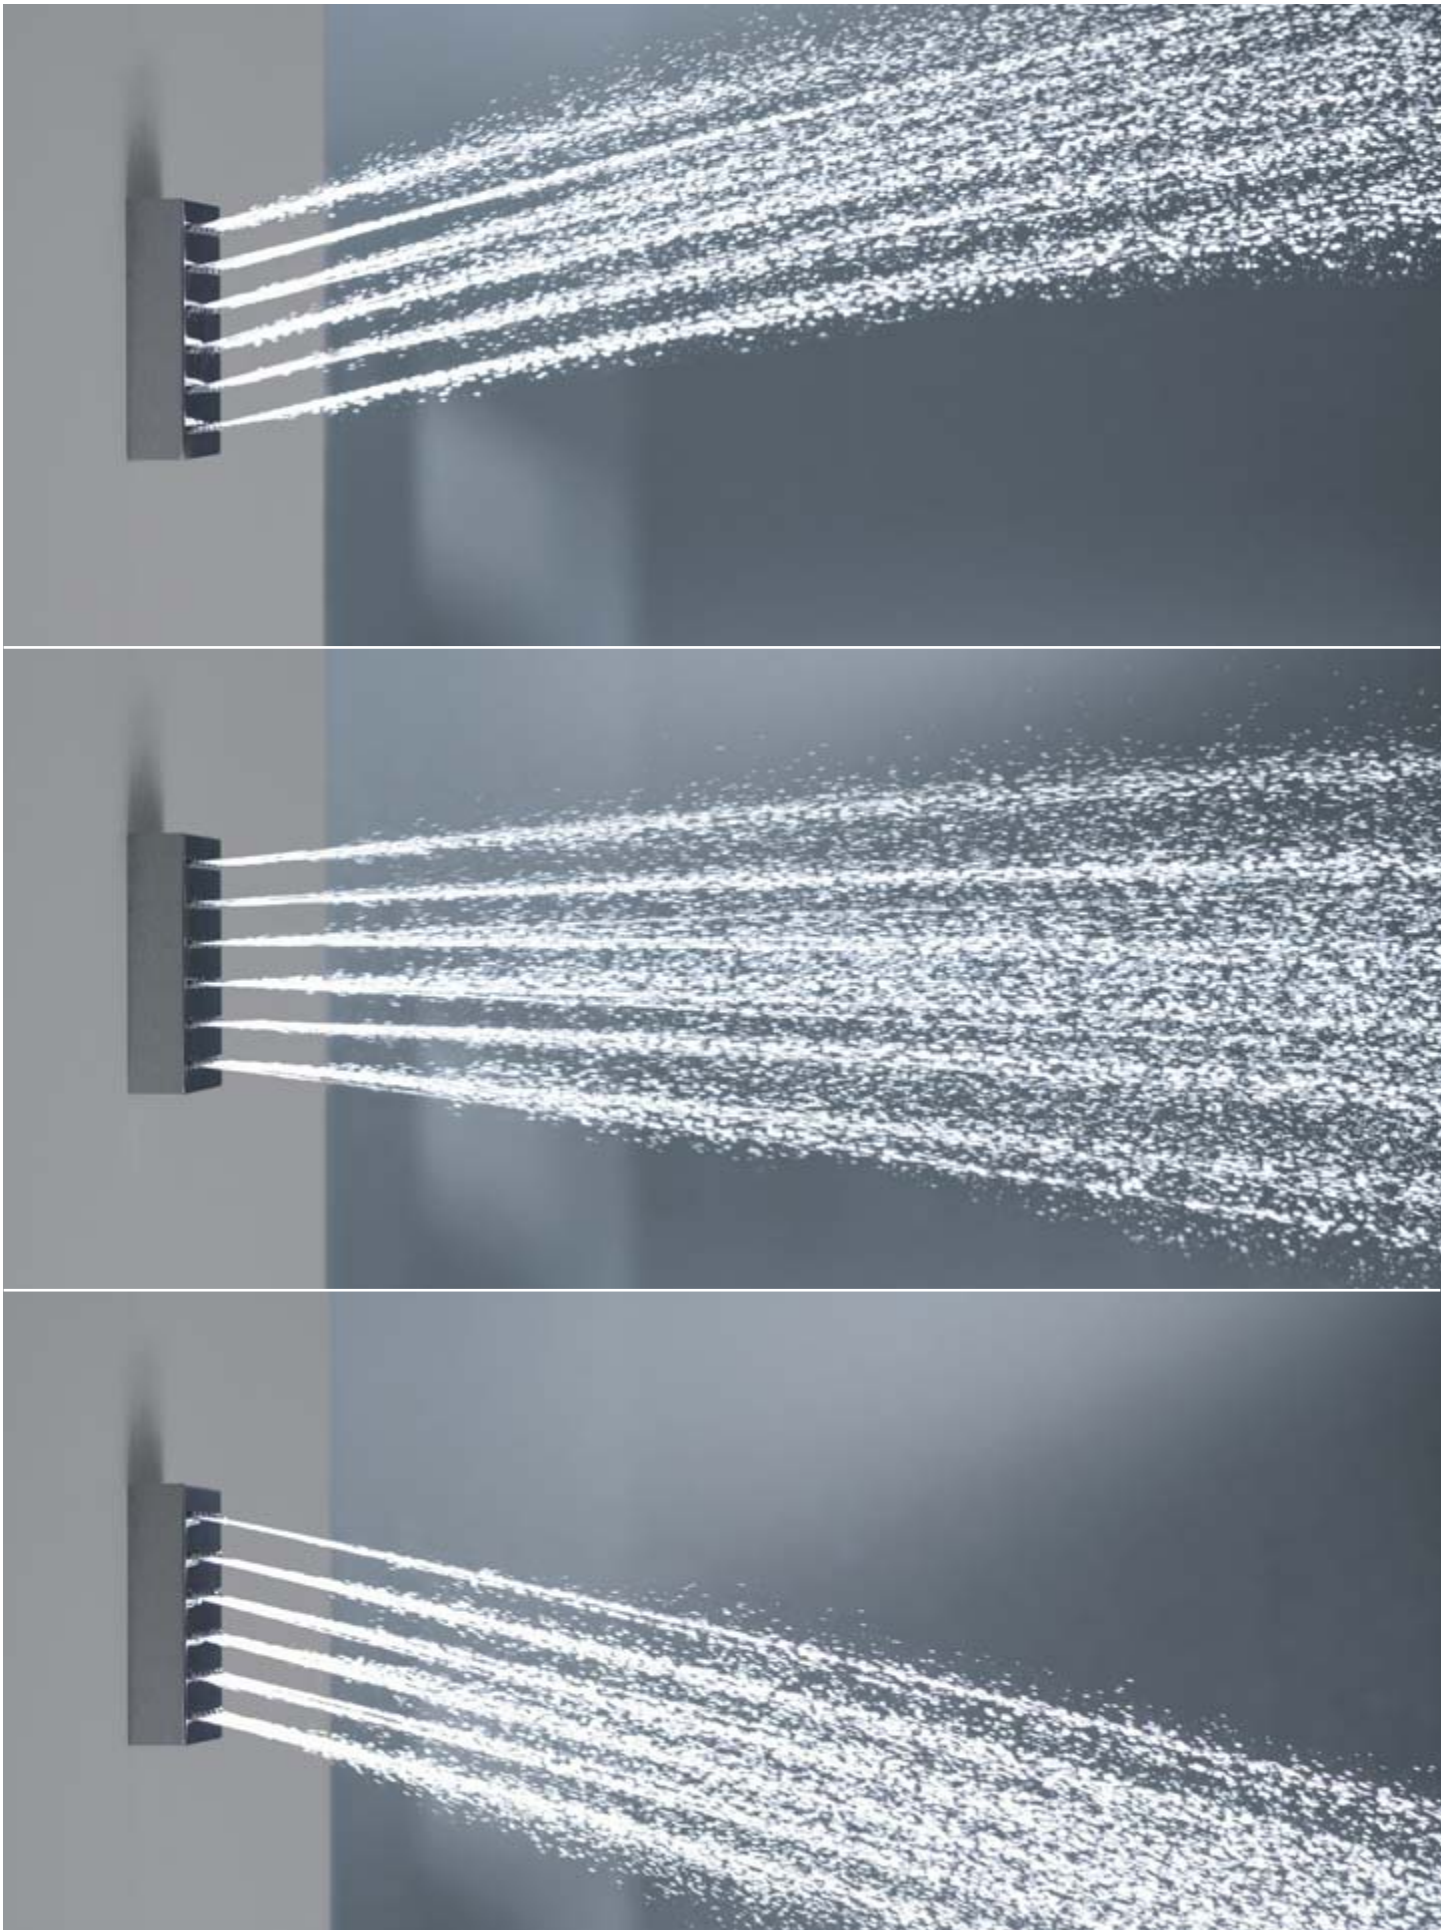

08

09

10

Showers: The 12 x 12 cm shower module presents water in a sleek geometric design – whether in the form of an overhead, shoulder or side shower. In this custom-made shower, your needs are all that count. The elegant geometry in polished stainless steel transforms the ShowerHeaven into a luxurious architectural design element. Two different sizes, three spray modes and optional lighting provide pure sensuality in the shower.

With its three spray modes, the ShowerHeaven offers pure sensuality. They can be enjoyed individually or in combination, according to your desires.

Accuracy, harmony and perfection. The consistent linear arrangement of this modular collection exudes elegance and style – harmonious down to the last detail.

The spray angle can be adjusted simply by sliding the shower modules. It can therefore be comfortably adjusted to different body heights and zones.

For individual needs and preferences: installed on the ceiling, the shower module is transformed into an overhead shower. Positioned on the wall, it becomes a shoulder or side shower.