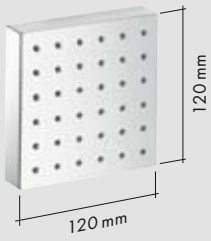

Showers

Shower module
120 x 120 mm
Finish set # **28491000**

Excerpt from the Axor Starck ShowerCollection. Please contact your bathroom retailer for complete information.

Use your water twice – it's the smart way! Please visit www.pontos-aquacycle.com for more information on our PONTOS AquaCycle greywater recycling system.