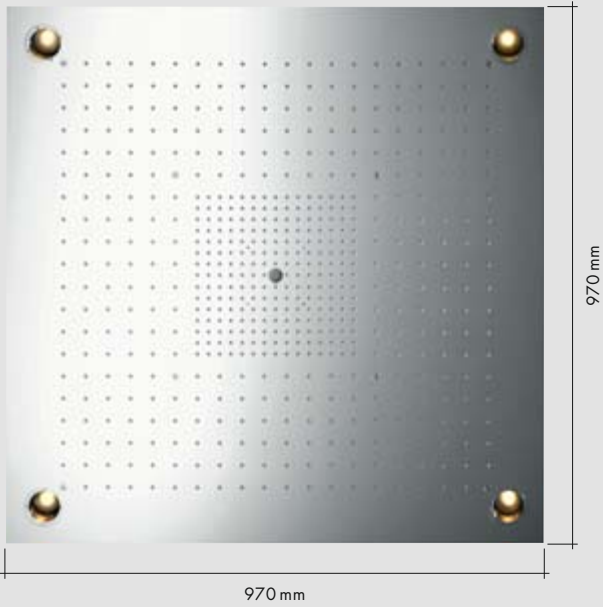

Showers

Excerpt from the Axor Starck ShowerCollection. Please contact your bathroom retailer for complete information.

Use your water twice – it's the smart way! Please visit www.pontos-aquacycle.com for more information on our PONTOS AquaCycle greywater recycling system.