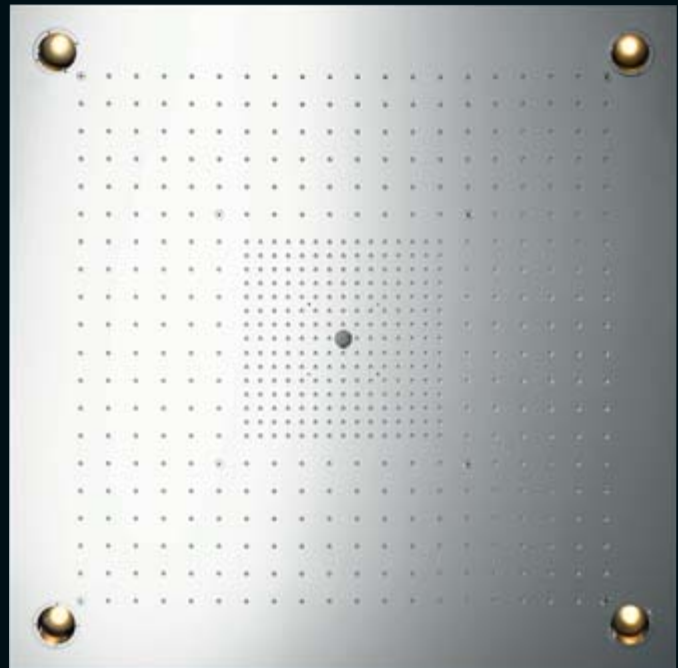

10

Showers: The 12 x 12 cm shower module presents water in a sleek geometric design – whether in the form of an overhead, shoulder or side shower. In this custom-made shower, your needs are all that count. The elegant geometry in polished stainless steel transforms the ShowerHeaven into a luxurious architectural design element. Two different sizes, three spray modes and optional lighting provide pure sensuality in the shower.