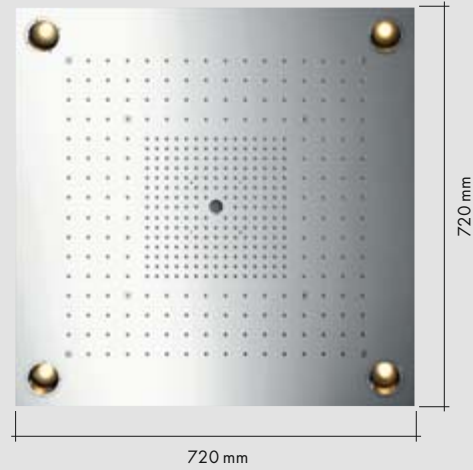

Showers

Excerpt from the Axor Starck ShowerCollection. Please contact your bathroom retailer for complete information.

Use your water twice – it's the smart way! Please visit www.pontos-aquacycle.com for more information on our PONTOS AquaCycle greywater recycling system.