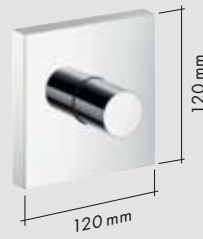

Shut-off valve,
for concealed installation
120 x 120 mm
Finish set # **10972000**