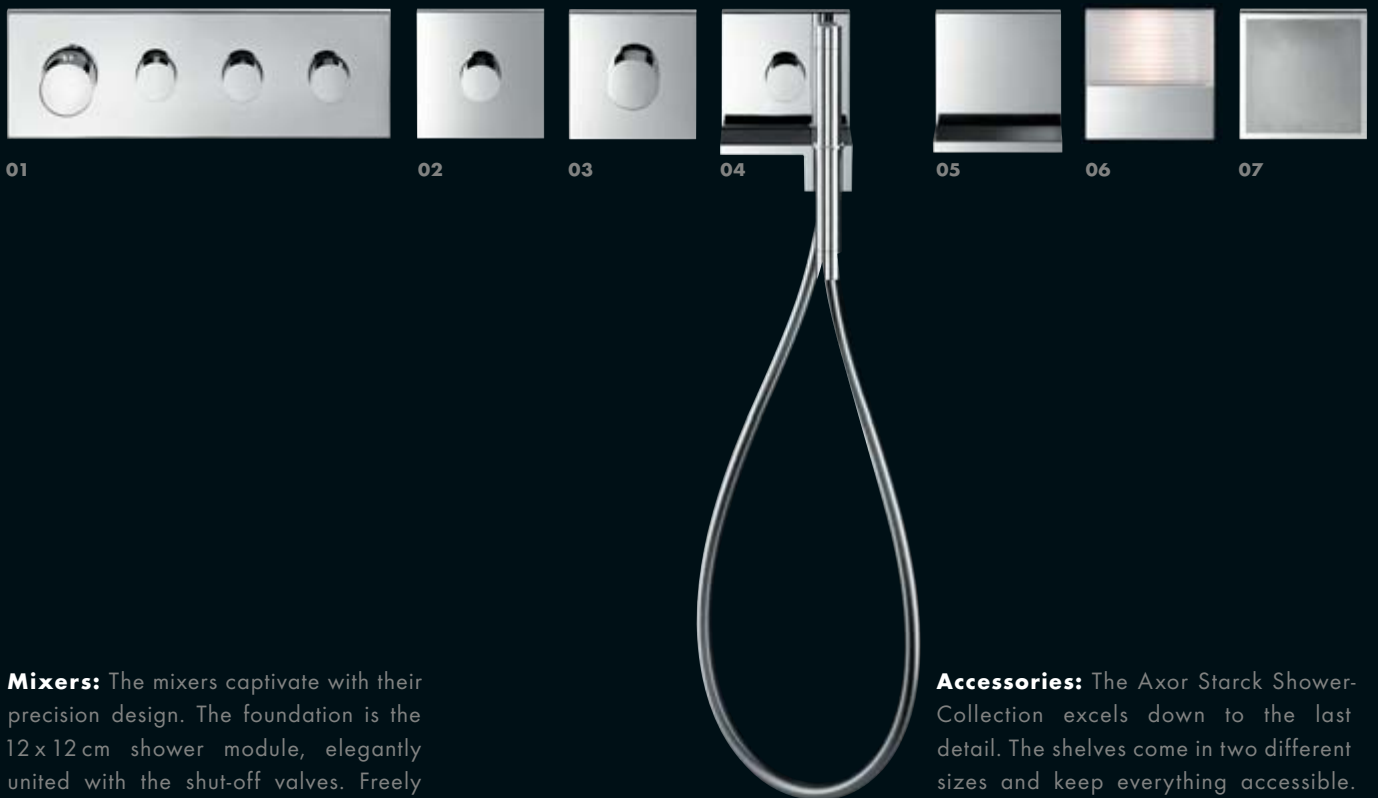

The principle: 12 x 12 cm. The possibilities: almost infinite. The result: unparalleled design freedom! Whether the modules be horizontally centred, positioned vertically or arranged in balanced asymmetry. Whether it be mixers, showers, shelves, loudspeakers or lighting. Everything is modular and absolutely flexible in its positioning. The Axor Starck ShowerCollection offers a system for individual well-being. It is the beginning of a fresh lifestyle in the bathroom. Personality expressed through geometry.

Mixers: The mixers captivate with their precision design. The foundation is the 12 x 12 cm shower module, elegantly united with the shut-off valves. Freely combinable units are available for the individual add-on functions. Especially elegant: a hand shower in combination with an integrated shut-off valve.

Accessories: The Axor Starck ShowerCollection excels down to the last detail. The shelves come in two different sizes and keep everything accessible. The loudspeakers allow you to enjoy your favourite music, turning your shower into a new experience. The atmospheric lighting eases the stress of a hectic lifestyle and exudes a sensual, harmonious ambiance.