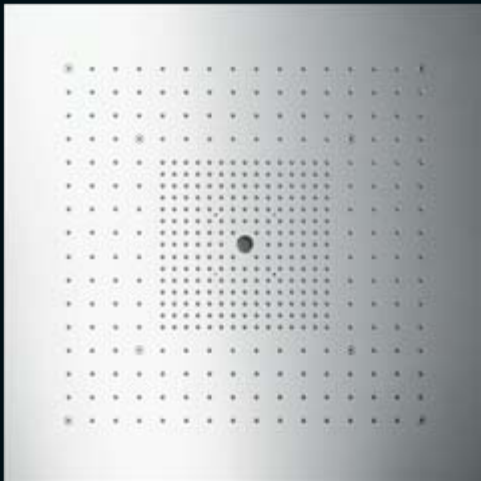

- 01 Thermostat module
- 02 Shut-off valve
- 03 Trio/Quattro diverter valve
- 04 Hand shower module
- 05 Shelf
- 06 Lighting module
- 07 Loudspeaker module
- 08 Shower module
- 09 ShowerHeaven 720 x 720 mm
- 10 ShowerHeaven 970 x 970 mm

09