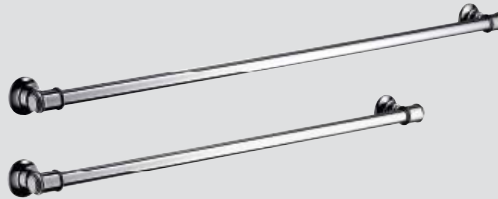

Single hook
42137,-000,-820,-830

Tumbler with holder
42134,-000,-820,-830

Tumbler with toothbrush holder
42034,-000,-820,-830

Liquid soap dispenser
42019,-000,-820,-830

Soap dish
42033,-000,-820,-830

Soap basket wall mounted
42065,-000,-820,-830

Soap basket Unica®
42066,-000,-820,-830

Grab rail
42030,-000,-820,-830

Bath towel rail 800 mm
42080,-000,-820,-830

Bath towel rail 600 mm
42060,-000,-820,-830

Single towel holder
42020,-000,-820,-830

Towel ring
42021,-000,-820,-830