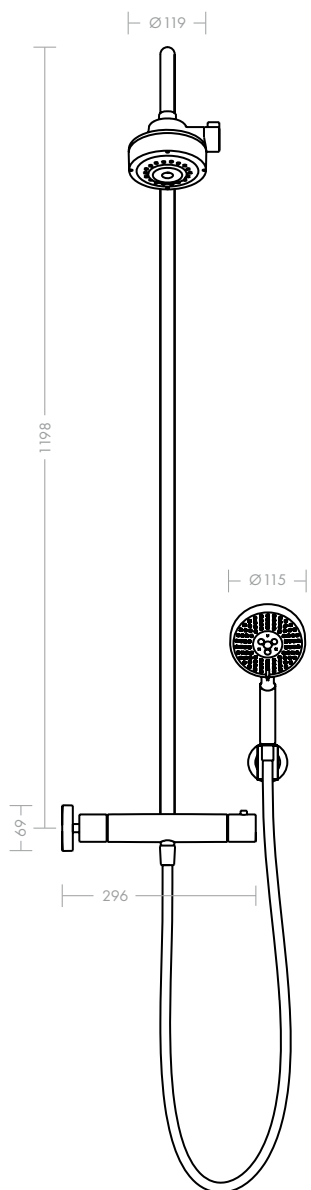

Axor Citterio Showerpipe

This completely pre-assembled shower system for exposed installation provides superior shower comfort. In addition, it offers the maximum degree of flexibility in terms of installation and is especially suitable for bathroom renovations. The overhead shower is easy to adjust and pampers the entire body with its Normal, Soft and Massage spray modes. The integrated thermostat technology saves water and allows you to set the exact desired shower temperature. And the SafetyStop function provides protection against scalding.