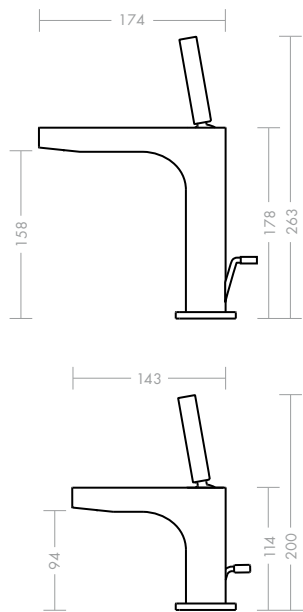

Axor Citterio 180 mm single lever basin mixer

The characteristic combination of clean lines, harmonious circles and soft, round shapes is immediately recognisable. The height and length of the spout are in well-balanced proportion to one another, making the mixer particularly comfortable to operate. The spray former is installed flush with the spout allowing for easier adjustment of the spray angle. This product is also available in a hand basin version.