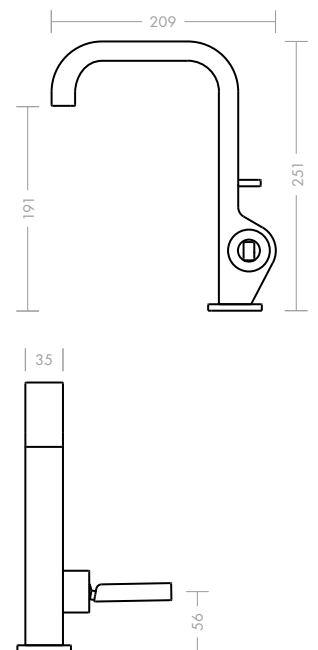

Axor Citterio 180 mm single lever basin mixer

The characteristic combination of clean lines, harmonious circles and soft, round shapes is immediately recognisable. The height and length of the spout are in well-balanced proportion to one another, making the mixer particularly comfortable to operate. The spray former is installed flush with the spout allowing for easier adjustment of the spray angle. This product is also available in a hand basin version.