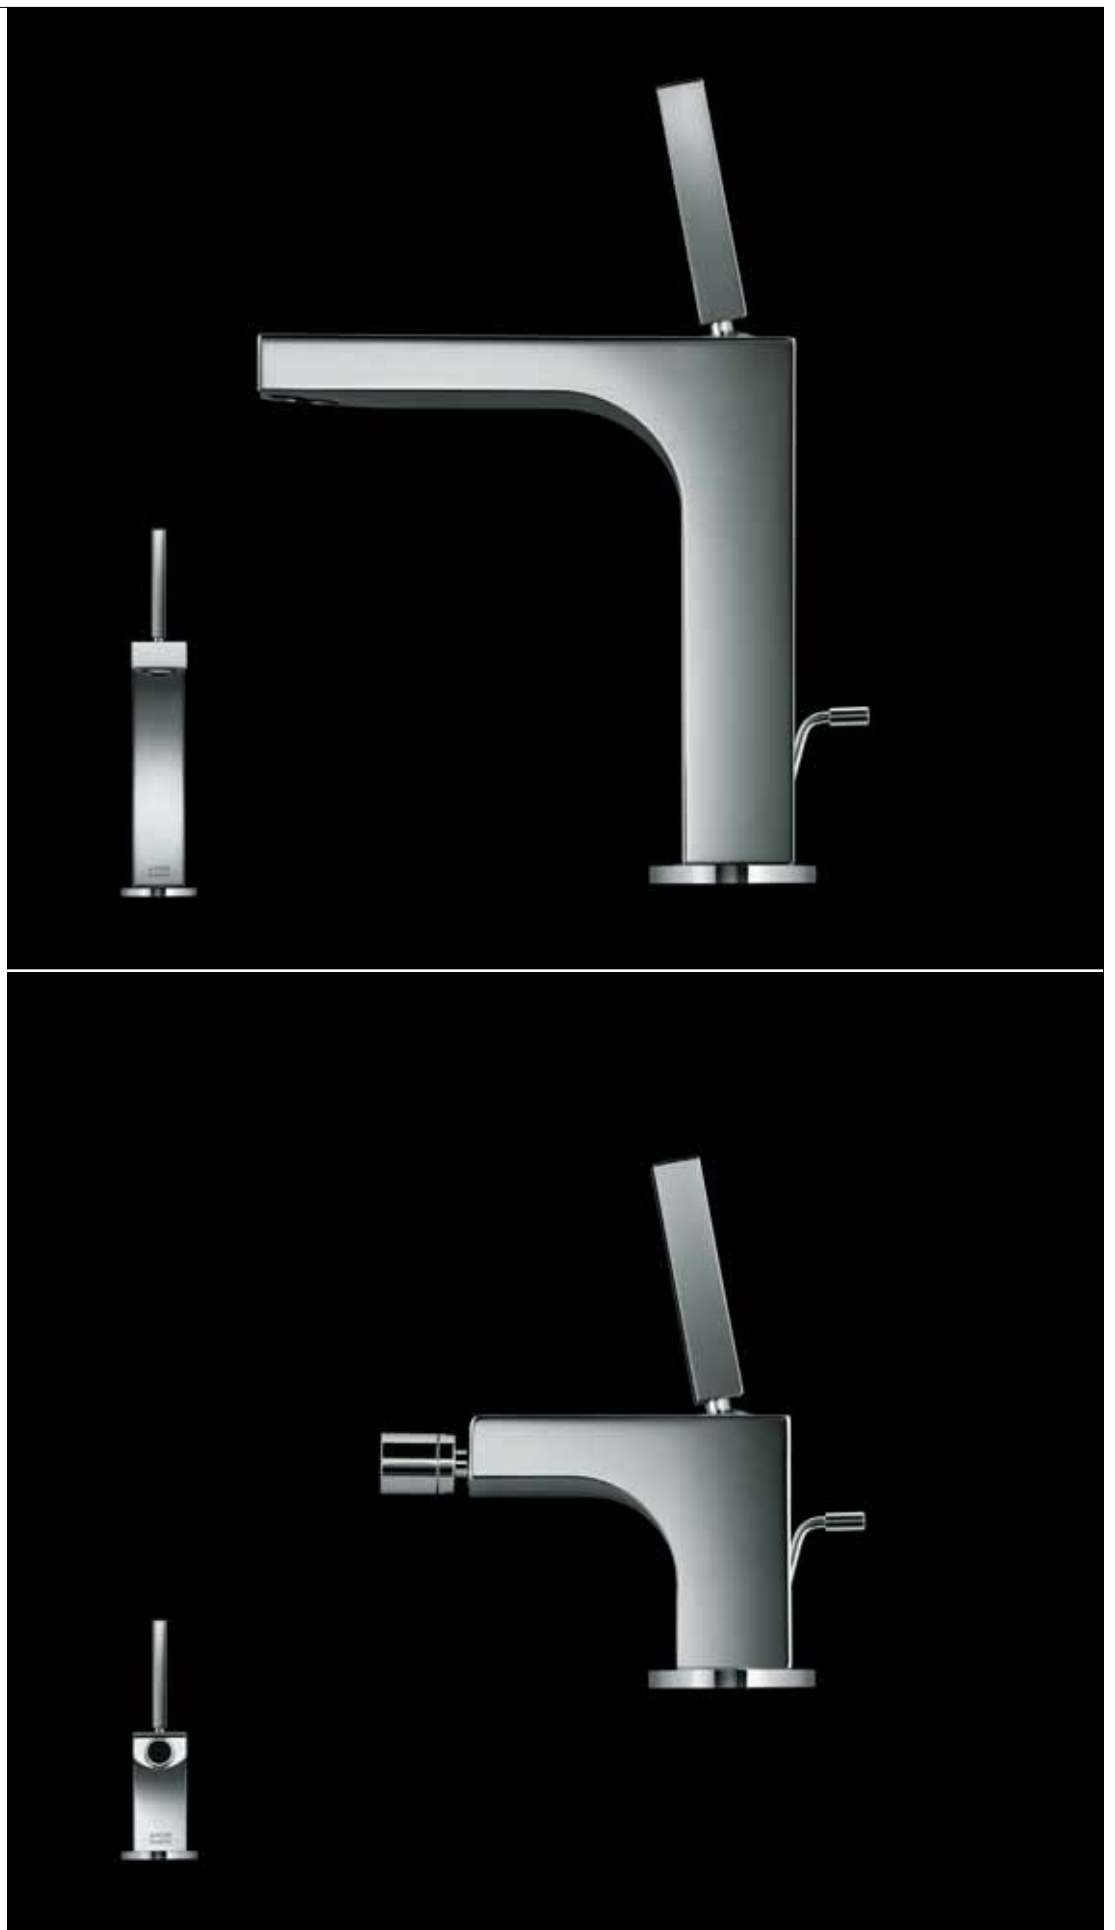

Axor Citterio single lever basin mixer with a high spout

The higher spout is a characteristic style and design element of the successful Axor Citterio 3-hole basin mixers. The innovative combination of the classic high spout and the side-integrated joystick cartridge creates a new masterpiece for any wash basin. The aerator is completely integrated into the spout. It reduces water consumption to 5 l/min. while producing a full, voluminous jet.

Axor Citterio 180 mm single lever basin mixer

The characteristic combination of clean lines, harmonious circles and soft, round shapes is immediately recognisable. The height and length of the spout are in well-balanced proportion to one another, making the mixer particularly comfortable to operate. The spray former is installed flush with the spout allowing for easier adjustment of the spray angle. This product is also available in a hand basin version.

Axor Citterio 90 mm single lever bidet mixer

The design of the new single lever bidet mixer is inspired by the single lever basin mixer. Its basic structure and spout are cast in one piece, in a seamless and flowing transition. The joystick handle allows for simple and comfortable operation. The aerator with swivel joint can easily be adjusted as desired.