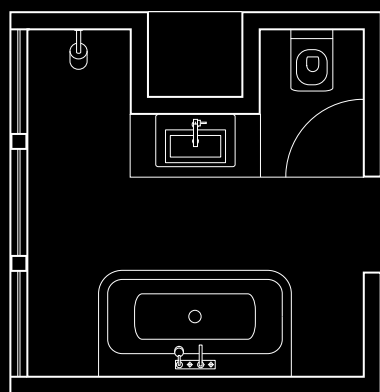

Luxury in the smallest of spaces: Here we offer a clever solution for creating an Axor Citterio bathroom in a very small space. The core conceptual ideas of the Axor Citterio collection can be realised even on a floor space of just a few square metres. This is expressed by the central positioning of the wash basin. The shower is next to the protruding wall and consists of wall-mounted overhead shower and matching Axor Citterio concealed installation mixers. The superior quality of this minimal-space bathroom is highlighted by tiles in a marble look. The marked-out area in the floor layout can be easily realised as a bathroom in a showroom.

Materials

Floor

Graniti Fiandre, Nero Marquina, porcelain stoneware 600 x 300 mm polished tiles. Black grey grouting. M20L36

Walls

In the wash table area: Graniti Fiandre, Michelangelo Statuario, porcelain stoneware 600 x 300 mm polished tiles. White grouting ATL9936.

In the shower area: Graniti Fiandre, Nero Marquina porcelain stoneware, 600 x 300 mm polished tiles. Black grey grouting. M20L36

Ceiling

Dispersion, painted, white RAL 9016

Miscellaneous decor

Mirror: for example from Zierath, Laron8080, back-lit, 800 x 800 mm

9 m², scale 1:10

Axor Citterio products /complementary products

Wash table

1 x Single lever basin mixer with high spout	# 39034000
1 x Flowstar designer siphon set	# 52110000
1 x Duravit Vero wash basin, 850 x 490 mm	# 32985..00
1 x Duravit Vero metal base for wash basin	# 003071..00

Shower

1 x 3jet overhead shower	# 39740000
1 x Shower arm for overhead shower	# 27412000
1 x Wall plate for overhead shower	# 27419000
1 x Concealed thermostat with cross handle	# 39715000
1 x iBox universal basic set	# 01800180
2 x Concealed shut-off valve with cross handle	# 39965000
2 x Basic set for shut-off valve	# 15974180
1 x Raindance S 150 AIR 3jet hand shower	# 28519000
1 x de Luxe shower connection	# 27451000
1 x Shower support	# 39525000
1 x Isiflex 1.60 m shower hose	# 28276000
1 x Floor-level shower system, e.g. Illbruck Poresta Limit S	

Bath tub

1 x 4-hole rim-mounted bath mixer with cross handles and plate	# 39443000
1 x Basic set for 4-hole rim-mounted bath mixer	# 13444180
1 x Mounting plate for 4-hole rim-mounted bath mixer	# 39449000
1 x Finish set for Flexaplus S waste set	# 58186000
1 x Basic set for Flexaplus for special bath tubs	# 58141180
1 x Acrylic bath tub	# 39957000

In the toilet area

1 x Roll holder	# 41738000
1 x Toilet brush holder	# 41735000
1 x Duravit Vero wall-mounted toilet, 370 x 540 mm	# 221709.00
1 x Geberit Sigma 50, flush plate, black	# 115.788.DW.1

When installing these displays in your showroom, you can use the Axor Citterio concealed dummies. Before installing, please double-check all specifications with the manufacturers' current product ranges.