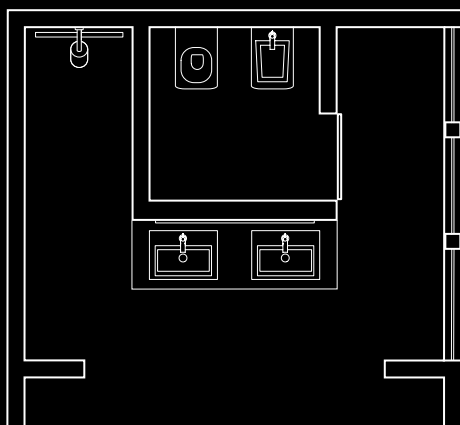

Walls

In the wash table and toilet areas: Royal Mosa, Terra Maestricht, Black & White 600 x 600 mm tiles, white 200 V matte, white grouting.
In the shower area: Royal Mosa, Terra Maestricht, Black & White 600 x 600 mm tiles, black 203 V matte, black grouting.

Ceiling

Dispersion, painted, white RAL 9016

Miscellaneous decor

Sliding door: Sprinz Motion 500, sandblasted glass
Mirror: custom-cut, fine edges, 40 mm bevelled edges, 1400 mm diameter

Axor Citterio products /complementary products

Wash table

2 x Single lever 180 mm basin mixer	# 39031000
2 x Flowstar designer siphon set	# 52110000
2 x Duravit 2nd floor built-in wash basin 600 x 430 mm	# 034760..00
1 x Duravit 2nd floor wash table, Ebony, 2000mm wide	# 856c

Shower

1 x Showerpipe with thermostat	# 39739000
1 x Floor-level shower system – is it a showertray, z.B. Illbruck Poresta Slot	

In the toilet area

1 x Single lever bidet mixer	# 39210000
1 x Roll holder	# 41738000
1 x Toilet brush holder	# 41735000
1 x Towel ring	# 41721000
1 x Duravit 2nd floor wall-mounted toilet, 540 x 370 mm	# 220509
1 x Duravit 2nd floor wall-mounted bidet, 540 x 370 mm	# 223515

Before installing please double-check all the specifications with the manufacturers current product ranges.

10,5 m², scale 1:10