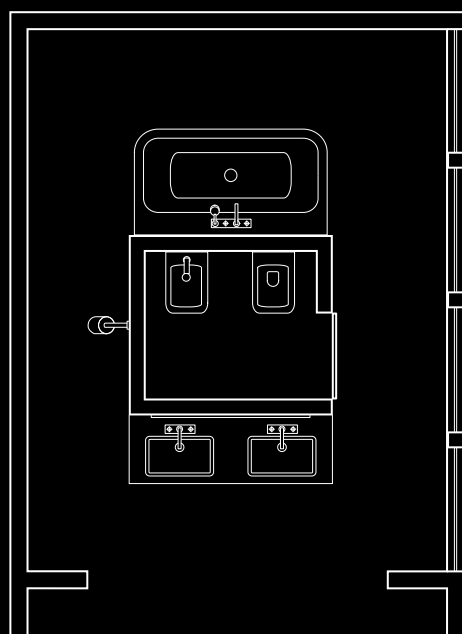

Materials

Floor

In the side area: Graniti Fiandre, New Ground tiles, BeigeGround, PFP2836, 600 x 300 mm medium grey grouting. In the centre area: Graniti Fiandre, GEO Design Listelli multiformato tiles, colour: BeigeGround, semi-matte, D10PF28 300 x 300 mm, continuous grouting pattern

Walls

Graniti Fiandre, GEO Design Listelli multiformato tiles, colour: BeigeGround, semi-matte, D10PF28 300 x 300 mm, continuous grouting pattern. Left side wall + shower wall: floor-to-ceiling glass wall, colour: wine red, RAL 3005

Ceiling

Emulsion, painted, white RAL 9016

Wash table

Table for built-in wash basins, gloss lacquered finish, dark red colour, RAL 3005

Miscellaneous decor

Sliding door element: Burg RC40 sliding door element + fixed glass element, Aluminium frame with satined glass, ST001 L/R, Mirror: custom-cut, fine edges, 1400 mm diameter

15 m², scale 1:10

Axor Citterio products /complementary products

Wash table

2 x 3-hole basin mixer with cross handle and plate	# 39134000
2 x Flowstar designer siphon set	# 52110000
2 x Duravit Vero built-in wash basin 485 x 310 mm	# 033048..00

Shower

1 x 3jet overhead shower	# 39740000
1 x Shower arm for overhead shower	# 27412000
1 x Wall plate for overhead shower	# 27419000
1 x Concealed Thermostat with cross handle	# 39715000
1 x iBox universal basic set	# 01800180
2 x Concealed shut-off valve with cross handle	# 39965000
2 x Basic set for shut-off valve	# 15974180
1 x Raindance S 150 AIR 3jet hand shower	# 28519000
1 x de Luxe hose connection	# 27451000
1 x Shower support	# 39525000
1 x Isiflex 1.60 m shower hose	# 28276000
1 x Duravit shower tray, flush with the ground 1593 x 893 mm	# 720092

Bath tub

1 x 4-hole rim-mounted bath mixer with cross handles and plate	# 39443000
1 x Basic set for 4-hole rim-mounted bath mixer	# 13444180
1 x Mounting plate for 4-hole rim-mounted bath mixer	# 39449000
1 x Finish set for Flexaplus S waste set	# 58186000
1 x Basic set for Flexaplus for special bath tubs	# 58141180
1 x Acrylic bath tub	# 39957000

In the toilet area

1 x Single lever bidet mixer	# 39210000
1 x Roll holder	# 41738000
1 x Toilet brush holder	# 41735000
1 x Towel ring	# 41721000
1 x Duravit Vero wall-mounted toilet 370 x 540 mm	# 221709..00
1 x Duravit Vero wall-mounted bidet 370 x 540 mm	# 223915..00

When installing these displays in your showroom, you can use the Axor Citterio concealed ‘dummies’. Before installing, please double-check all specifications with the manufacturers’ current product ranges.