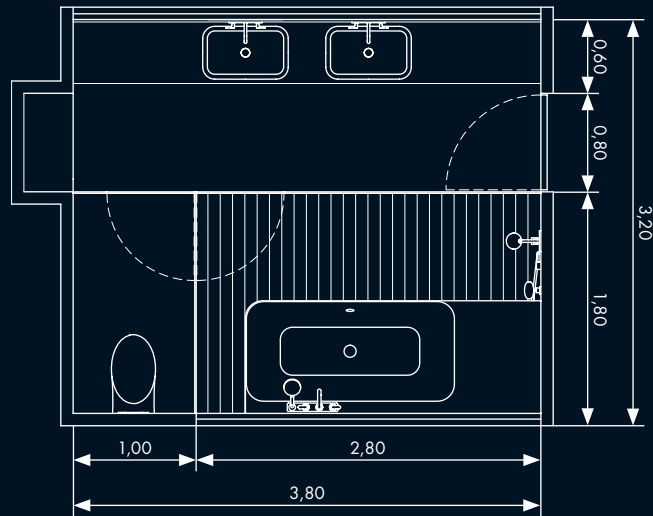

3

12 m²

all measurements in m

Materials

Wash table

Supporting structure and wall panel made of solid sweet chestnut wood with a water-resistant surface. Memento countertop wash basins by Villeroy & Boch. Drainage via chrome drain pipe; odour trap and inlet integrated into supporting structure.

Floor

Jura Marble stone tiles with sandblasted hazel surface, laid in half-bond pattern. Bath and shower area features floorboards of solid sweet chestnut wood, laid seamlessly. Drainage via channel along the shower wall, installed flush with the floor.

Walls

Jura Marble stone tiles with sandblasted hazel surface, laid in half-bond pattern. Large bath and shower area partitioned with frameless glass walls.

Light

Rich, diffuse light from the large window front. Optional artificial lighting via indirect light at the wall panel above the wash table and the bath tub wall. Punctuated accents of warm light from recessed spotlights, installed flush with the wall.

Other objects

Flexform Infinity shelf integrated into a wall niche – Lifetime wall-mounted toilet by Villeroy & Boch – frameless mirrors glued onto carrier plate.

Axor Citterio M products

Basins

2 x 3-hole wall-mounted basin mixer, long spout projection with plate	# 34316000
2 x Basic set for 3-hole wall-mounted basin mixer, concealed parts	# 10303180
2 x Flowstar Bottle Trap	# 52100000

Shower

1 x Thermostat for concealed installation with shut-off and diverter valve	# 34725000
1 x iBox universal	# 01800180
1 x Overhead shower	# 34610000
1 x Wall plate for overhead shower	# 34612000
1 x Shower arm for overhead shower	# 27412000
1 x Fixfit Wall Outlet	# 27451000
1 x Wall support	# 39525000
1 x Raindance S 120 AIR 3jet hand shower	# 28514000
1 x Isiflex Shower hose 1.60 m	# 28276000

Bathtub

1 x Bathtub, wall version without shelf	# 39957000
1 x 4-hole bath mixer with plate for installation on the tub rim	# 34445000
1 x Basic set for 4-hole bath mixer	# 13444180
1 x Flexaplus S complete set	# 58155000

suitable for the accessories of the Axor Citterio Collection