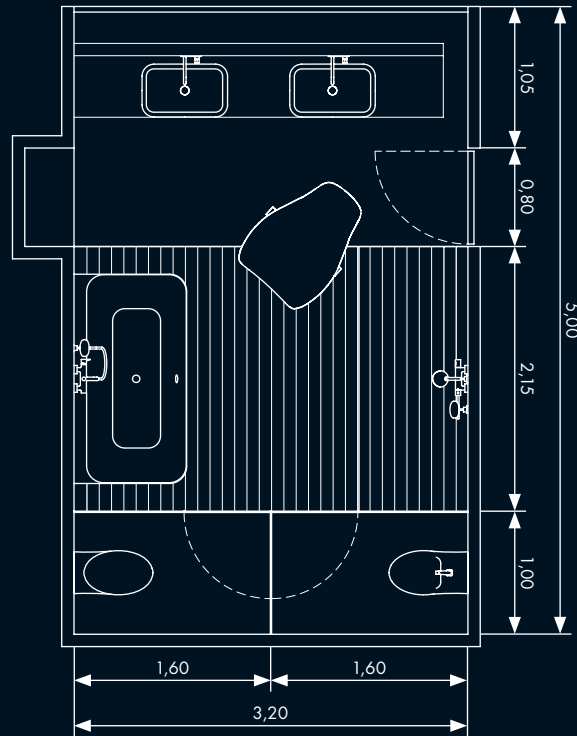

Bathtub

1 x Bathtub, wall version without shelf # 39957000
 1 x 4-hole bath mixer with plate for installation onto tiled surround # 34445000
 1 x Basic set for 4-hole bath mixer # 13444180
 1 x Flexaplus S complete set # 58155000

suitable for the accessories of the Axor Citterio Collection

2

16 m²

all measurements in m

Materials

Wash table

Supporting structure with attached wall panel made of veneered plates (Alpi Lignum veneer GRAF TBT 2R 557/00/Y12) with water-resistant surface. Emani countertop wash basin by Keramag, drained via chrome drain pipe. Odour trap and inlet are integrated into the supporting structure.