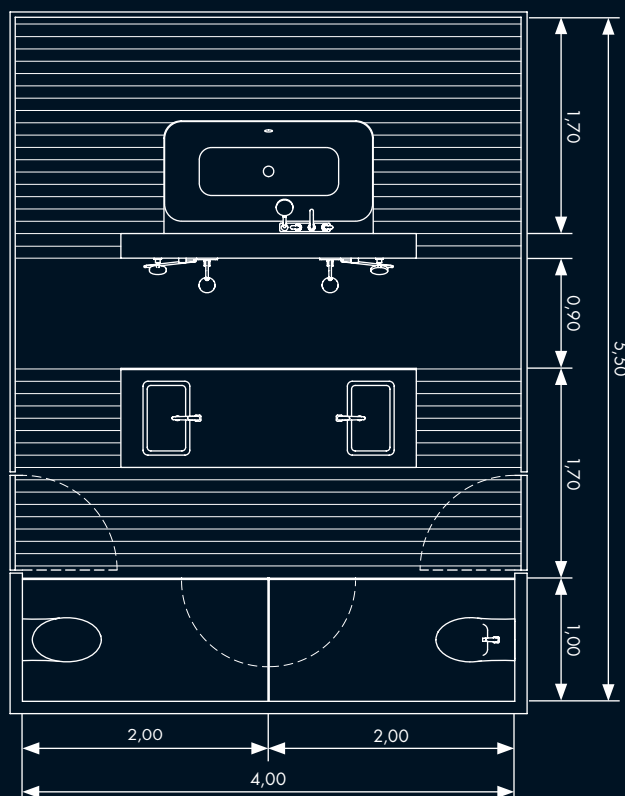

1
20 m²

all measurements in m

Materials

Wash table

Flexform Infinity storage furniture with table top and Vero countertop wash basins by Duravit.

Floor

Parquet of solid sweet chestnut wood laid seamlessly with waterproof sealing. Separated from the shower area by open-topped U-shaped aluminium profiles. Shower area features Grigio argento tiles, sand-blasted surface (by Grassi 1880 s.p.a.) laid in bond pattern on a sealed surface, without grouting.

Walls

Closed walls in broken white plaster finish (NCS S 1002-Y). Toilet/bidet and shower areas: doors and partitions of laminated sheet glass, mounted framelessly between floor and suspended ceiling. Glass window front.

Light

Abundant natural light from a large window front, which can be tempered with blinds and curtains. Dimmable, linear recessed lighting along the curtain rails enhances this natural atmosphere.

Other objects

Wall-mounted Architec toilet and bidet by Duravit - drain channel along the shower wall, flush with the floor - Spider lamp by Fenizia Design - Mart leather seat by B&B Italia - Lens and SMTT side tables by B&B Italia - Tulu rug by Altai, Milan - silk curtains.

Axor Citterio M products

Basins

2 x Single lever basin mixer for wash bowls # 34120000

Bidet

1 x Single lever bidet mixer # 34210000

Shower

2 x Thermostat for concealed installation # 34715000
2 x iBox universal # 01800180
4 x Shut-off valve, concealed installation # 34960000
4 x Basic set with spindle # 15973180
2 x Overhead shower # 34610000
2 x Wall plate for overhead shower # 34612000
2 x Shower arm for overhead shower # 27412000
2 x Fixfit Wall Outlet # 27451000
2 x Wall support # 39525000
2 x Raindance S 120 AIR 3jet hand shower # 28514000
2 x Isiflex Shower hose 1.60 m # 28276000

Bathtub

1 x Bathtub, wall version without shelf # 39957000
1 x 4-hole bath mixer with plate for installation onto tiled surround # 34445000
1 x Basic set for 4-hole bath mixer # 13444180
1 x Flexaplus S complete set # 58155000

suitable for the accessories of the Axor Citterio Collection