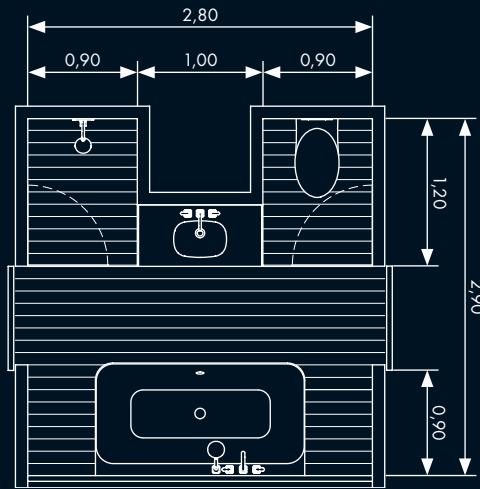

suitable for the accessories of the Axor Citterio Collection

4

8 m²

all measurements in m

Materials

Wash table

Supporting structure covered with porcelain ceramic plates (Laminate Porcelain slab Progetto Collection, L025 Sabbia by Laminam). Architec wash basin by Duravit integrated into the supporting structure.